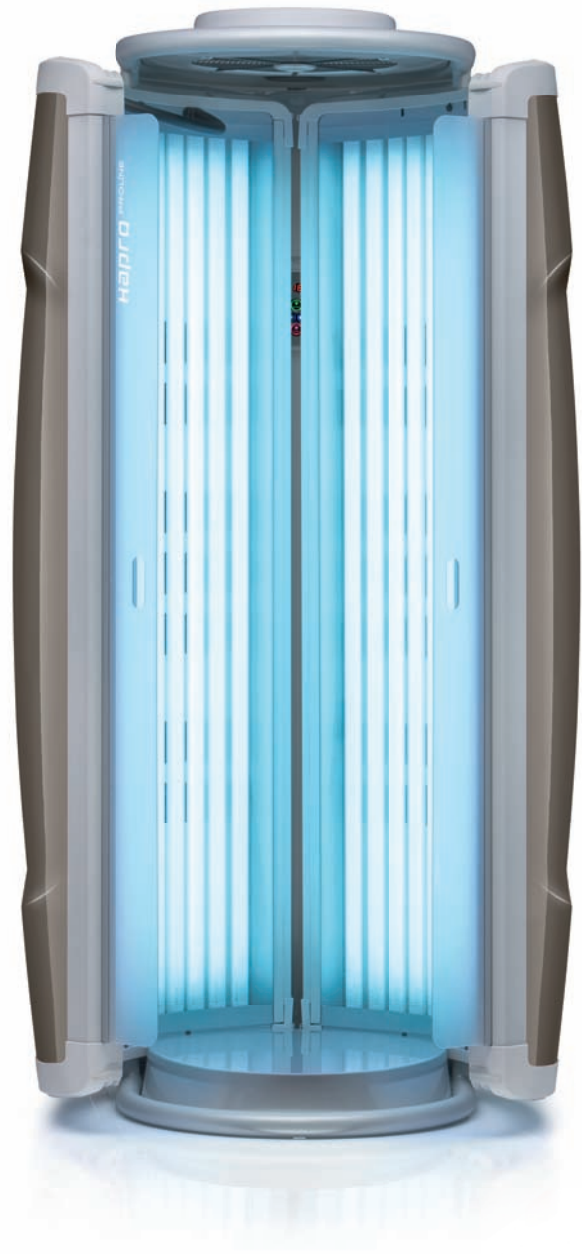

Hapro
PROLINE

Superior materials, gleaming surfaces and excellent manufacturing quality in conjunction with the shapely design make the Hapro Proline sun bed a true attention-getter.

Hapro
PROLINE

The tanning duration can be individually set using the centrally integrated timer at the head of the unit. Naturally, you can also control the Hapro Proline sun bed using coins or an external timer.

Take me away.

The Hapro Proline sun bed is ideal for a relaxing sun bath. User-friendliness, ergonomics and comfort are perfectly combined in this unit. The Hapro Proline tanning bed's exclusive look can be attributed to the attractive decorative panels combined with the trendy colors Titanium Bronze metallic or Lounge Red metallic. A unique product concept in this segment.

◀ The Hapro Proline tanning bed's body cooler is mounted at the foot of the unit. Regulation makes it possible to maintain an all-around comfortable temperature in the tanning tunnel. An additional cooler can be optionally included at the head of the unit.

Light up my Life.

The Hapro Proline vertical tanning unit is a sensation. Equipped with 100 W or 160 W technology, technical refinements, sophisticated features and comfort-increasing highlights, this sun shower will inspire the entire market. Gleaming materials, a contemporary design and color accents emphasize the modern and high-quality character of the product. A unique feature for a sun shower in this product segment is the integrated floor – and the solid tubular steel frame imparts robust strength and stability. The device is equipped with extra long tubes (1.90 m) thus providing a larger tanning area. It runs without high-voltage current and can be plugged into a regular wall power outlet.