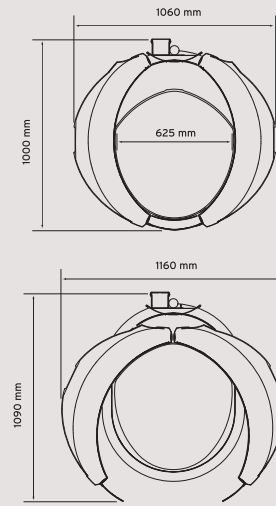

| | Proline 28/1C |
|----------------------------------|----------------------------|
| Surface | Metallic effect |
| Tubes base | 14 x 100 W |
| Tubes top | 10 x 100 WL* + 4 x 80 W |
| Face tanner | 1 x 400 W |
| 1 body cooler | ● |
| Programmable internal timer | ● |
| Option to connect external timer | ● |
| Hour counter | ● |
| Click strip** | ● |
| Power | 3,3 kW |
| Connection | 230V/1N~/PE/50Hz |
| Fuses | 1 x 16 A |
| Weight | 120 kg |