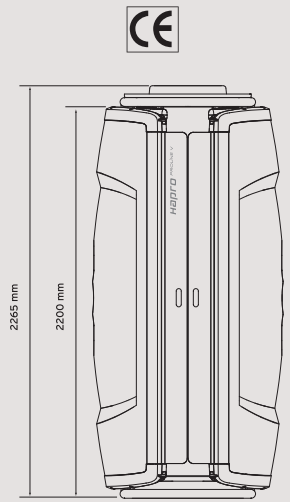

Proline 28 V	Proline 28 V Intensive
Surface	Metallic effect	Metallic effect
Tubes	28 x 100 WL*	28 x 160 WL*
Handle	●	●
1 body cooler	●	●
2 body coolers	○	○
Ceiling with central body cooler and loudspeaker	○	○
Programmable internal timer	●	●
Option to connect external timer	●	●
Hour counter	●	●
Click strip**	●	●
Power	2,5 kW	4,3 kW
Connection	230V/2N~/PE/50Hz	230V/2N~/PE/50Hz
Fuses	1 x 16 A 2 x 10 A	1 x 25 A 2 x 16 A
Weight	155 kg	160 kg