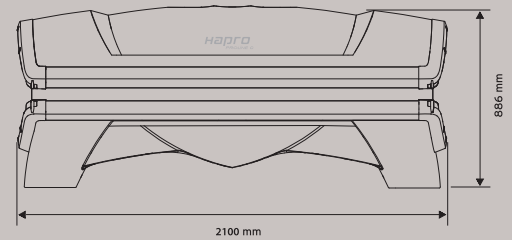

Proline 28/1C
Surface	Metallic effect
Tubes base	14 x 100 W
Tubes top	10 x 100 WL* + 4 x 80 W
Face tanner	1 x 400 W
1 body cooler	●
Programmable internal timer	●
Option to connect external timer	●
Hour counter	●
Click strip**	●
Power	3,3 kW
Connection	230V/1N~/PE/50Hz
Fuses	1 x 16 A
Weight	120 kg