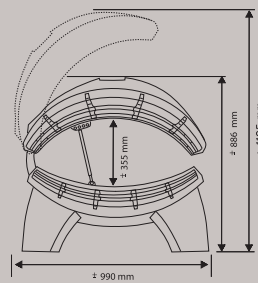

| | Proline 28/1C |
|----------------------------------|----------------------------|
| Surface | Metallic effect |
| Tubes base | 14 x 100 W |
| Tubes top | 10 x 100 WL* + 4 x 80 W |
| Face tanner | 1 x 400 W |
| 1 body cooler | ● |
| Programmable internal timer | ● |
| Option to connect external timer | ● |
| Hour counter | ● |
| Click strip** | ● |
| Power | 3,3 kW |
| Connection | 230V/1N~/PE/50Hz |
| Fuses | 1 x 16 A |
| Weight | 120 kg |