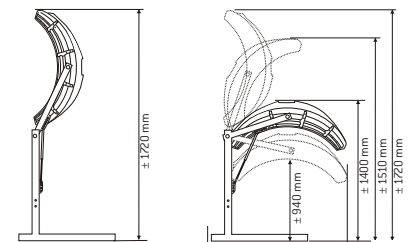

V = Vertical tipping stand, C = Tanning tunnel, • = Standard, – = Not applicable

Topaz V

Topaz V

Topaz C

JADE

	Jade 12 T	Jade 12 T Lc	Jade 24 C	Jade 24 C Lc
Lamps	12 x 100 W	6 x 100 W 6 x 100 W Lc	24 x 100 W	18 x 100 W 6 x 100 W Lc
Reflector	SRS	SRS	SRS	SRS
Facial tanner	–	integrated	–	integrated
Power	1,33 kW	1,33 kW	2,83 kW	2,83 kW
Analog timer	•	•	•	•
Alarm	•	•	•	•
UV-protection goggles	2	2	2	2
Body cooler	○	○	○	○
Decorative panel front	–	–	○	○
Colour	Pearl White	Pearl White	Pearl White	Pearl White
Weight	73 kg	73 kg	119 kg	121 kg

T = Double fold-back stand, C = Tanning tunnel, Lc = combination lamp, ○ = Optional, • = Standard, – = Not applicable

Jade T

Jade C

ONYX

	Onyx 14/5 T	Onyx 14/1 T	Onyx 26/5 C	Onyx 26/1 C
Lamps	14 x 100 W L**	10 x 100 W L** 4 x 80 W	14 x 100 W L** 12 x 100 W	10 x 100 W L** 4 x 80 W 12 x 100 W
Reflector	SRS	SRS	SRS	SRS
Facial tanner	5 x 25 W	1 x 400 W	5 x 25 W	1 x 400 W
Power	1,81 kW	1,98 kW	3,19 kW	3,24 kW
Digital timer	•	•	•	•
Alarm	•	•	•	•
Operating hours	•	•	•	•
UV-protection goggles	2	2	2	2
Body cooler	•	•	•	•
Decorative panel front	–	–	•	•
Colour	Titanium Bronze Metallic	Titanium Bronze Metallic	Titanium Bronze Metallic	Titanium Bronze Metallic
Weight	81 kg	84 kg	128 kg	131 kg

T = Double fold-back stand, C = Tanning tunnel, ** = Tubes 1,9 m, • = Standard, – = Not applicable

L = 2250 mm

L = 2250 mm

Onyx T

Onyx T

L = 2100 mm

Onyx C

Click-strip-system for easy cleaning of acrylic panels and tubes.