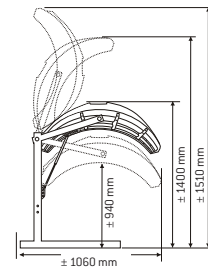

V = Vertical tipping stand, C = Tanning tunnel, • = Standard, – = Not applicable

Topaz V

Topaz V

Topaz C

JADE

	Jade 12 T	Jade 12 T Lc	Jade 24 C	Jade 24 C Lc
Lamps	12 x 100 W	6 x 100 W 6 x 100 W Lc	24 x 100 W	18 x 100 W 6 x 100 W Lc
Reflector	SRS	SRS	SRS	SRS
Facial tanner	–	integrated	–	integrated
Power	1,33 kW	1,33 kW	2,83 kW	2,83 kW
Analog timer	•	•	•	•
Alarm	•	•	•	•
UV-protection goggles	2	2	2	2
Body cooler	○	○	○	○
Decorative panel front	–	–	○	○
Colour	Pearl White	Pearl White	Pearl White	Pearl White
Weight	73 kg	73 kg	119 kg	121 kg

T = Double fold-back stand, C = Tanning tunnel, Lc = combination lamp, ○ = Optional, • = Standard, – = Not applicable

Jade T

Jade C

ONYX

	Onyx 14/5 T	Onyx 14/1 T	Onyx 26/5 C	Onyx 26/1 C
Lamps	14 x 100 W L**	10 x 100 W L** 4 x 80 W	14 x 100 W L** 12 x 100 W	10 x 100 W L** 4 x 80 W 12 x 100 W
Reflector	SRS	SRS	SRS	SRS
Facial tanner	5 x 25 W	1 x 400 W	5 x 25 W	1 x 400 W
Power	1,81 kW	1,98 kW	3,19 kW	3,24 kW
Digital timer	•	•	•	•
Alarm	•	•	•	•
Operating hours	•	•	•	•
UV-protection goggles	2	2	2	2
Body cooler	•	•	•	•
Decorative panel front	–	–	•	•
Colour	Titanium Bronze Metallic	Titanium Bronze Metallic	Titanium Bronze Metallic	Titanium Bronze Metallic
Weight	81 kg	84 kg	128 kg	131 kg