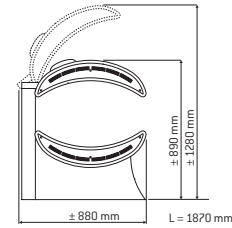

SUMMER GLOW HB 404

TOPAZ

	Topaz 10 V	Topaz 10/1 V	Topaz 12 V	Topaz 24 C	Topaz 24/1 C
Lamps	10 x 100 W	6 x 100 W 4 x 80 W	12 x 100 W	24 x 100 W	20 x 100 W 4 x 80 W
Reflector	Reflector panel	Reflector panel	Reflector panel	Reflector panel	Reflector panel
Facial tanner	–	1 x 400 W	–	–	1 x 400 W
Power	1,16 kW	1,42 kW	1,36 kW	2,60 kW	2,90 kW
Analog timer	•	•	•	•	–
Digital timer	–	–	–	–	•
UV-protection goggles	2	2	2	2	2
Aroma	–	–	–	–	•
Audio/MP3	–	–	–	–	•
Colour	Bright White	Bright White	Bright White	Bright White Earth	Bright White Earth
Weight	39,5 kg	43,5 kg	42,5 kg	96 kg	102 kg

V = Vertical tipping stand, C = Tanning tunnel, • = Standard, – = Not applicable

Topaz V

Topaz V

Topaz C

JADE

	Jade 12 T	Jade 12 T Lc	Jade 24 C	Jade 24 C Lc
Lamps	12 x 100 W	6 x 100 W 6 x 100 W Lc	24 x 100 W	18 x 100 W 6 x 100 W Lc
Reflector	SRS	SRS	SRS	SRS
Facial tanner	–	integrated	–	integrated
Power	1,33 kW	1,33 kW	2,83 kW	2,83 kW
Analog timer	•	•	•	•
Alarm	•	•	•	•
UV-protection goggles	2	2	2	2
Body cooler	○	○	○	○
Decorative panel front	–	–	○	○
Colour	Pearl White	Pearl White	Pearl White	Pearl White
Weight	73 kg	73 kg	119 kg	121 kg