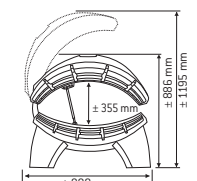

T = Double fold-back stand, C = Tanning tunnel, Lc = combination lamp, ○ = Optional, • = Standard, – = Not applicable

Jade T

Jade C

ONYX

	Onyx 14/5 T	Onyx 14/1 T	Onyx 26/5 C	Onyx 26/1 C
Lamps	14 x 100 W L**	10 x 100 W L** 4 x 80 W	14 x 100 W L** 12 x 100 W	10 x 100 W L** 4 x 80 W 12 x 100 W
Reflector	SRS	SRS	SRS	SRS
Facial tanner	5 x 25 W	1 x 400 W	5 x 25 W	1 x 400 W
Power	1,81 kW	1,98 kW	3,19 kW	3,24 kW
Digital timer	•	•	•	•
Alarm	•	•	•	•
Operating hours	•	•	•	•
UV-protection goggles	2	2	2	2
Body cooler	•	•	•	•
Decorative panel front	–	–	•	•
Colour	Titanium Bronze Metallic	Titanium Bronze Metallic	Titanium Bronze Metallic	Titanium Bronze Metallic
Weight	81 kg	84 kg	128 kg	131 kg

T = Double fold-back stand, C = Tanning tunnel, ** = Tubes 1,9 m, • = Standard, – = Not applicable

L = 2250 mm

L = 2250 mm

Onyx T

Onyx T

L = 2100 mm

Onyx C

Click-strip-system for easy cleaning of acrylic panels and tubes.