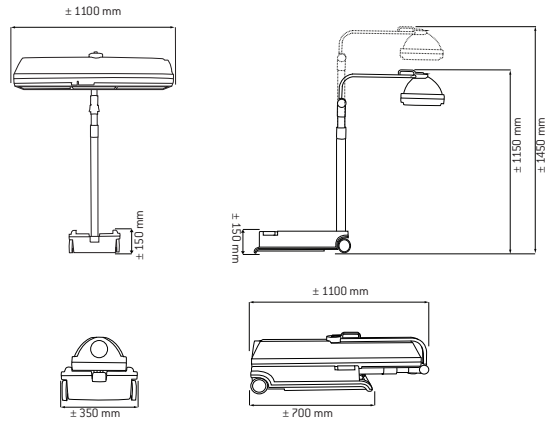

MOBILE SUN

	Hapro Mobile Sun HP 8540
Lamps	3 x 500 W HPA
Reflector	Parabolic reflector
Optimal tanning area	185 x 75 cm
Session memory (2 users)	•
Optimal distance determination	•
Analog timer	•
Ready to use / storage	< 10 seconds
UV-protection goggles	2
Power	1,65 kW
Colour	Clay Blush
Weight	30,4 kg

• = Standard, – = Not applicable