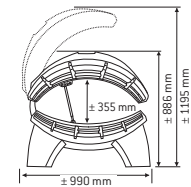

V = Vertical tipping stand, C = Tanning tunnel, • = Standard, – = Not applicable

Topaz V

Topaz V

Topaz C

JADE

	Jade 12 T	Jade 12 T Lc	Jade 24 C	Jade 24 C Lc
Lamps	12 x 100 W	6 x 100 W 6 x 100 W Lc	24 x 100 W	18 x 100 W 6 x 100 W Lc
Reflector	SRS	SRS	SRS	SRS
Facial tanner	–	integrated	–	integrated
Power	1,33 kW	1,33 kW	2,83 kW	2,83 kW
Analog timer	•	•	•	•
Alarm	•	•	•	•
UV-protection goggles	2	2	2	2
Body cooler	○	○	○	○
Decorative panel front	–	–	○	○
Colour	Pearl White	Pearl White	Pearl White	Pearl White
Weight	73 kg	73 kg	119 kg	121 kg

T = Double fold-back stand, C = Tanning tunnel, Lc = combination lamp, ○ = Optional, • = Standard, – = Not applicable

Jade T

Jade C

ONYX

	Onyx 14/5 T	Onyx 14/1 T	Onyx 26/5 C	Onyx 26/1 C
Lamps	14 x 100 W L**	10 x 100 W L** 4 x 80 W	14 x 100 W L** 12 x 100 W	10 x 100 W L** 4 x 80 W 12 x 100 W
Reflector	SRS	SRS	SRS	SRS
Facial tanner	5 x 25 W	1 x 400 W	5 x 25 W	1 x 400 W
Power	1,81 kW	1,98 kW	3,19 kW	3,24 kW
Digital timer	•	•	•	•
Alarm	•	•	•	•
Operating hours	•	•	•	•
UV-protection goggles	2	2	2	2
Body cooler	•	•	•	•
Decorative panel front	–	–	•	•
Colour	Titanium Bronze Metallic	Titanium Bronze Metallic	Titanium Bronze Metallic	Titanium Bronze Metallic
Weight	81 kg	84 kg	128 kg	131 kg