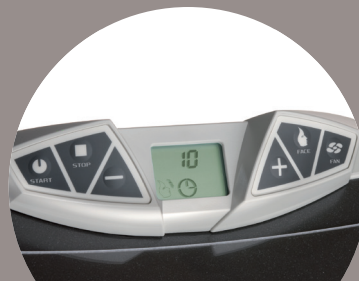

ONYX T

Like the Jade, the Onyx is also available with a T-stand. The high-quality gas-spring mechanism and the steel base make this version an excellent choice for anyone who prefers to lie on their own comfortable bed. The Onyx T is also a favourite among people who have limited space and are looking for a space-saving solution for luxurious tanning.