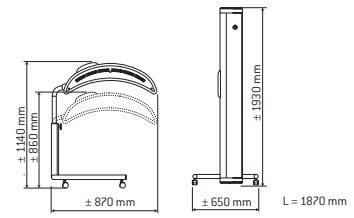

V = Vertical tipping stand, C = Tanning tunnel, • = Standard, – = Not applicable

Topaz V

Topaz V

Topaz C

JADE

	Jade 12 T	Jade 12 T Lc	Jade 24 C	Jade 24 C Lc
Lamps	12 x 100 W	6 x 100 W 6 x 100 W Lc	24 x 100 W	18 x 100 W 6 x 100 W Lc
Reflector	SRS	SRS	SRS	SRS
Facial tanner	–	integrated	–	integrated
Power	1,33 kW	1,33 kW	2,83 kW	2,83 kW
Analog timer	•	•	•	•
Alarm	•	•	•	•
UV-protection goggles	2	2	2	2
Body cooler	○	○	○	○
Decorative panel front	–	–	○	○
Colour	Pearl White	Pearl White	Pearl White	Pearl White
Weight	73 kg	73 kg	119 kg	121 kg